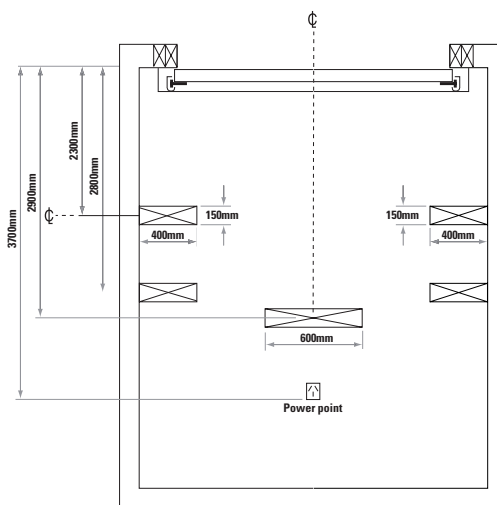

NOGGING DETAIL FOR SECTIONAL 2210 - 2800M HIGH (TRACK AND MOTOR FIXINGS)

Note: The details shown are for 2.75m. Maximum height Sectional Door with Standard 330mm Headroom. Also for Intermediate Headroom of 220mm with springing to front. Measurements for motor with 2.5m C-Rail, add 1m when using a 1m extension.