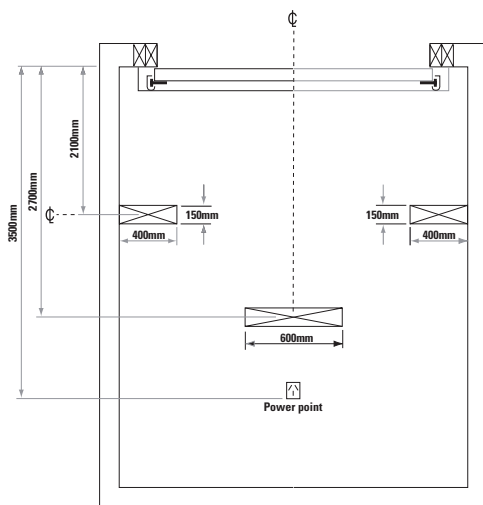

NOGGING DETAIL FOR SECTIONAL UP TO 2.2M HIGH (TRACK AND MOTOR FIXINGS)

Note: The details shown are for 2.28m. Maximum height Sectional Door with Standard 330mm Headroom. Also for Intermediate Headroom of 220mm with springing to front.